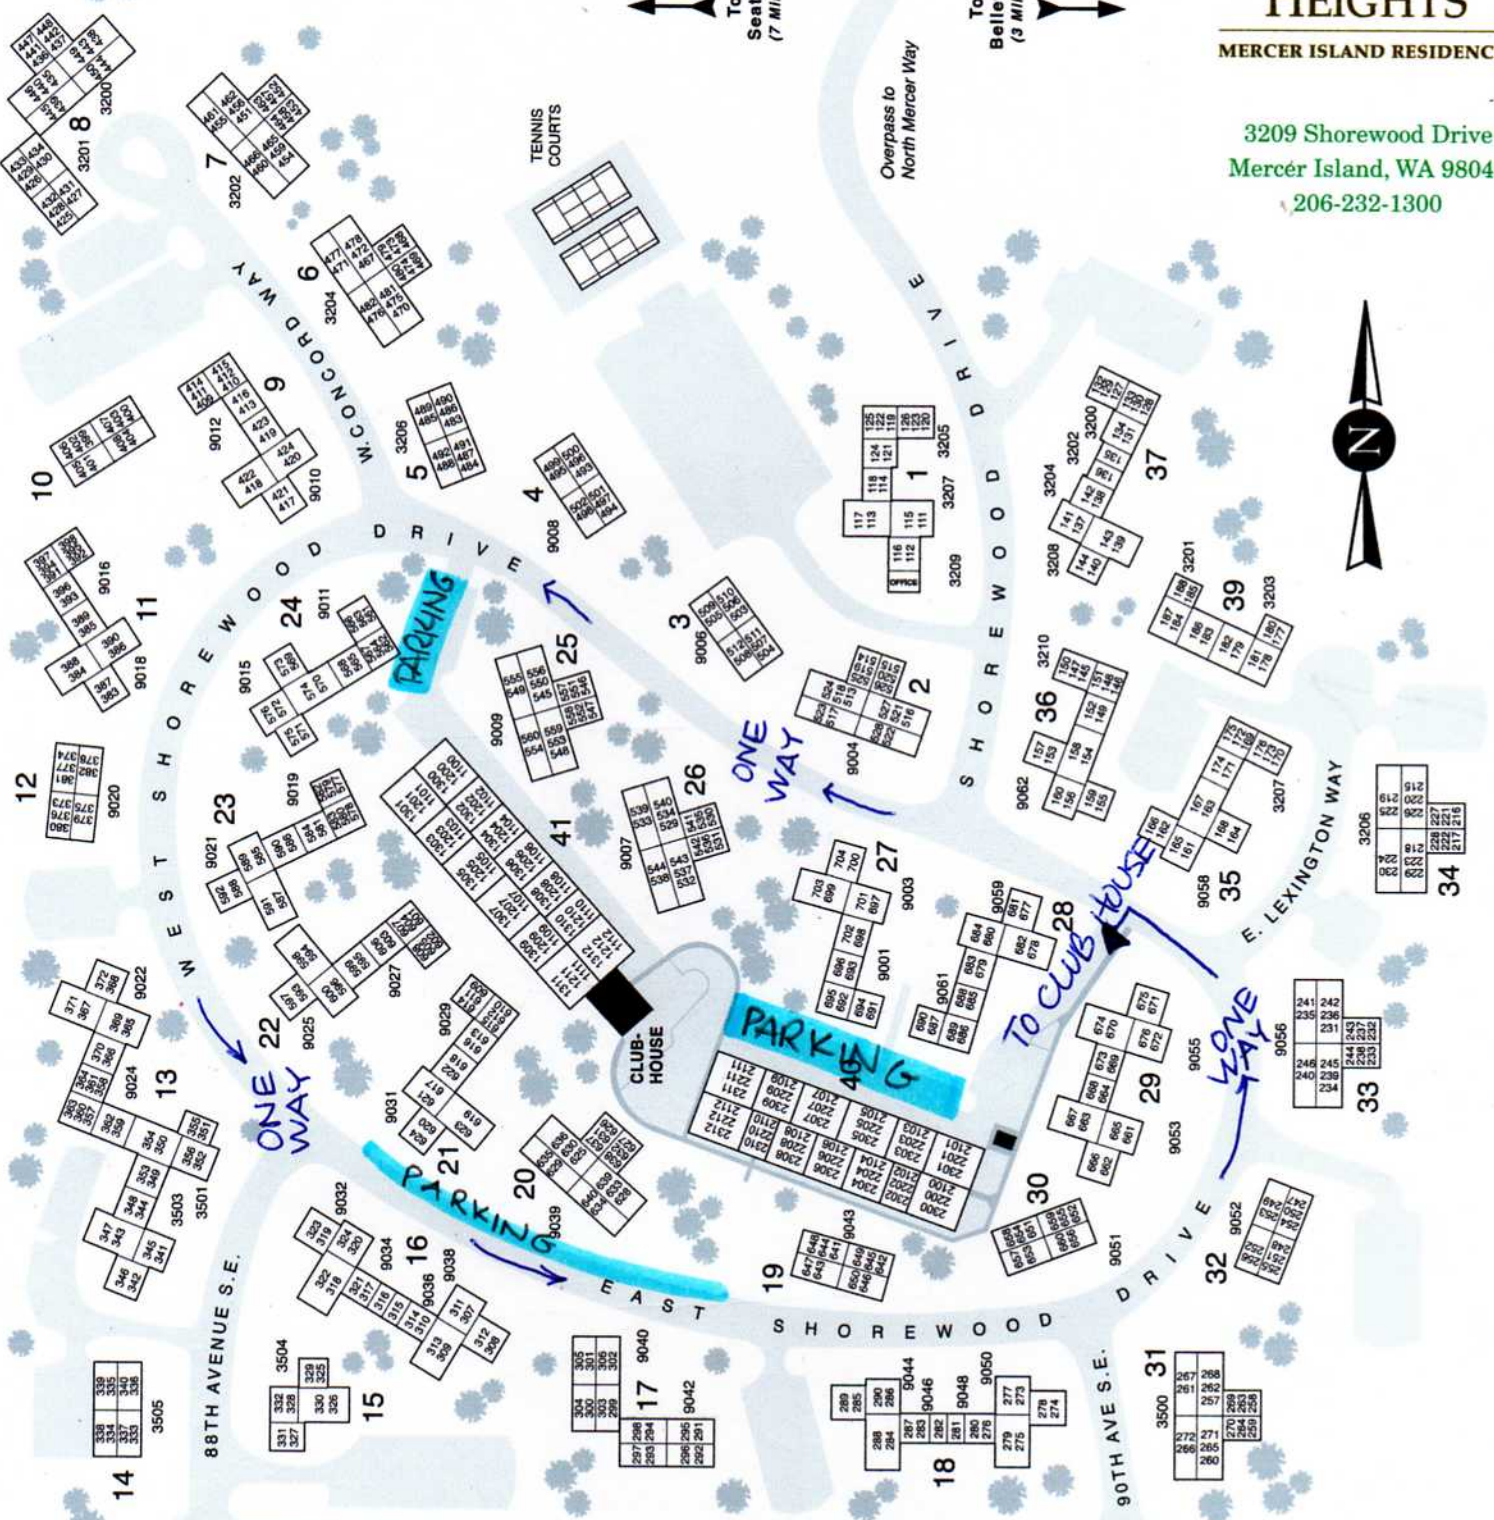

SHOREWOOD HEIGHTS

MERCER ISLAND RESIDENCES

3209 Shorewood Drive
Mercer Island, WA 98040
206-232-1300

To Seattle
(7 Miles)

To Bellevue
(3 Miles)

S. E. 36TH STREET

Shorewood Heights Community Map